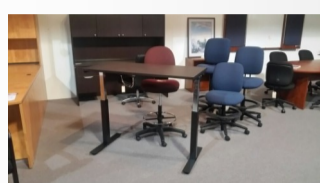

## **Business Interiors of Tampa**

4998 E. Busch Blvd. Tampa, FL 33617 - Phone 813-985-2600

OPEN Monday-Friday 9:00 AM - 5:00 PM CLOSED: Sat & Sun

**Haworth Veneer Reception Desk**  
Great Condition: **\$1295.00**

**Adjustable Height Tables**  
Starting From **\$519.00**

**Training table + 2 chairs**  
3 Piece Set **\$150.00**

**Used Corner Desk**  
Sale **\$399.00**

**Alera Bow Front Desk**  
Open Box Unit **\$209.00**

**Eon Seating only two left**  
New **\$109.00**

**New U-Shaped desks**  
Starting From **\$1079.00**

**Jofco Solid Wood Conference Table w/Credenza and Hutch**  
Used/Sale **\$995.00**

**Custom Built Desk Set, Maple**  
Sale **\$595.00**

**8' Wood Veneer Table/New**  
Sale **\$650.00**

**L-Shaped Desk**  
Open Box **\$449.00**

**12' Veneer Conference Table**  
Sale **\$1495.00**

**Haworth U-Suite**  
Sale **\$895.00**

**Glass Top L-Desk**  
Sale **\$759.00**