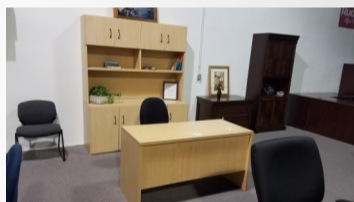

Adjustable Height Work Stations  
Starting From **\$489.00**

Used Corner Units  
Sale **\$179.00**

Alera Bow Front Desks  
Open Box Units **\$249.00**

Eon Managers Seating/White  
New/Limited Stock **\$109.00**

New U-Shaped desks  
Starting From **\$999.00**

Jofco Solid Wood Conference Table w/Credenza and Hutch  
Used/Sale **\$2995.00**

Custom Built Desk Set, Maple  
Sale **\$629.00**

6' Wood Veneer Table/New  
Sale **\$499.00**

L-Shaped Desk  
Open Box **\$449.00**

10' Veneer Conference Table  
Sale **\$595.00**

Haworth U-Suite  
Sale **\$1295.00**

Glass Top L-Desk  
Sale **\$759.00**

Misc. Used Chairs  
Starting at **\$35.00**

Bush Series Desk  
New/Open Box **\$239.00**