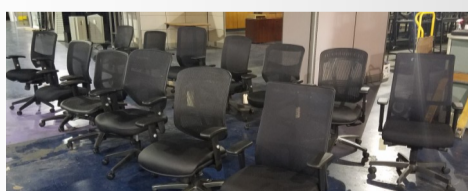

6' Conference Table
SALE **\$229.00**

Alera Bow Front Desks
Open Box Units **\$249.00**

Traditional Desks
Open Box Starting at **\$495.00**

Hon 10700 U-Shaped Desk
Open Box **\$599.00**

Jofco Solid Wood Conference Table w/Credenza and Hutch
SALE **\$2995.00**

Custom Built Desk Set, Maple
SALE **\$629.00**

L-Shaped Desk w/Hutch
Starting From **\$349.00**

Alera L-Desk Shell
Open Box **\$349.00**

10' Veneer Conference Table
SALE **\$495.00**

Name Brand Mesh Chairs
Starting at **\$135.00**