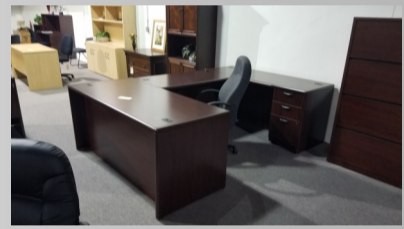

Business Interiors of Tampa

4998 E. Busch Blvd. Tampa, FL 33617 - Phone 813-985-2600

OPEN Monday-Friday 9:00 AM - 5:00 PM CLOSED: Sat & Sun

Used Hon 36 x 72 Desks
Great Condition **\$359.00**

Adjustable Height Work Stations
Starting From **\$489.00**

6' Conference Table
SALE **\$229.00**

Alera Bow Front Desks
Open Box Units **\$249.00**

Traditional Desks
Open Box Starting at **\$495.00**

Hon 10700 U-Shaped Desk
Open Box **\$599.00**

Jofco Solid Wood Conference Table w/Credenza and Hutch
SALE **\$2995.00**

Custom Built Desk Set, Maple
SALE **\$629.00**

L-Shaped Desk w/Hutch
Starting From **\$349.00**

Alera L-Desk Shell
Open Box **\$349.00**

10' Veneer Conference Table
SALE **\$495.00**

Name Brand Mesh Chairs
Starting at **\$135.00**