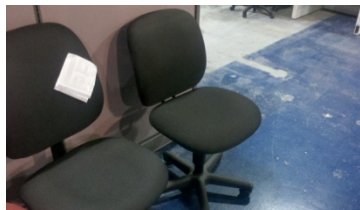

Hon Comfort task series. **Retail: $229.00, Our Open Box Price... $35.00**

Product Description: <http://biggestbook.com/details.jsp?R=9926718>